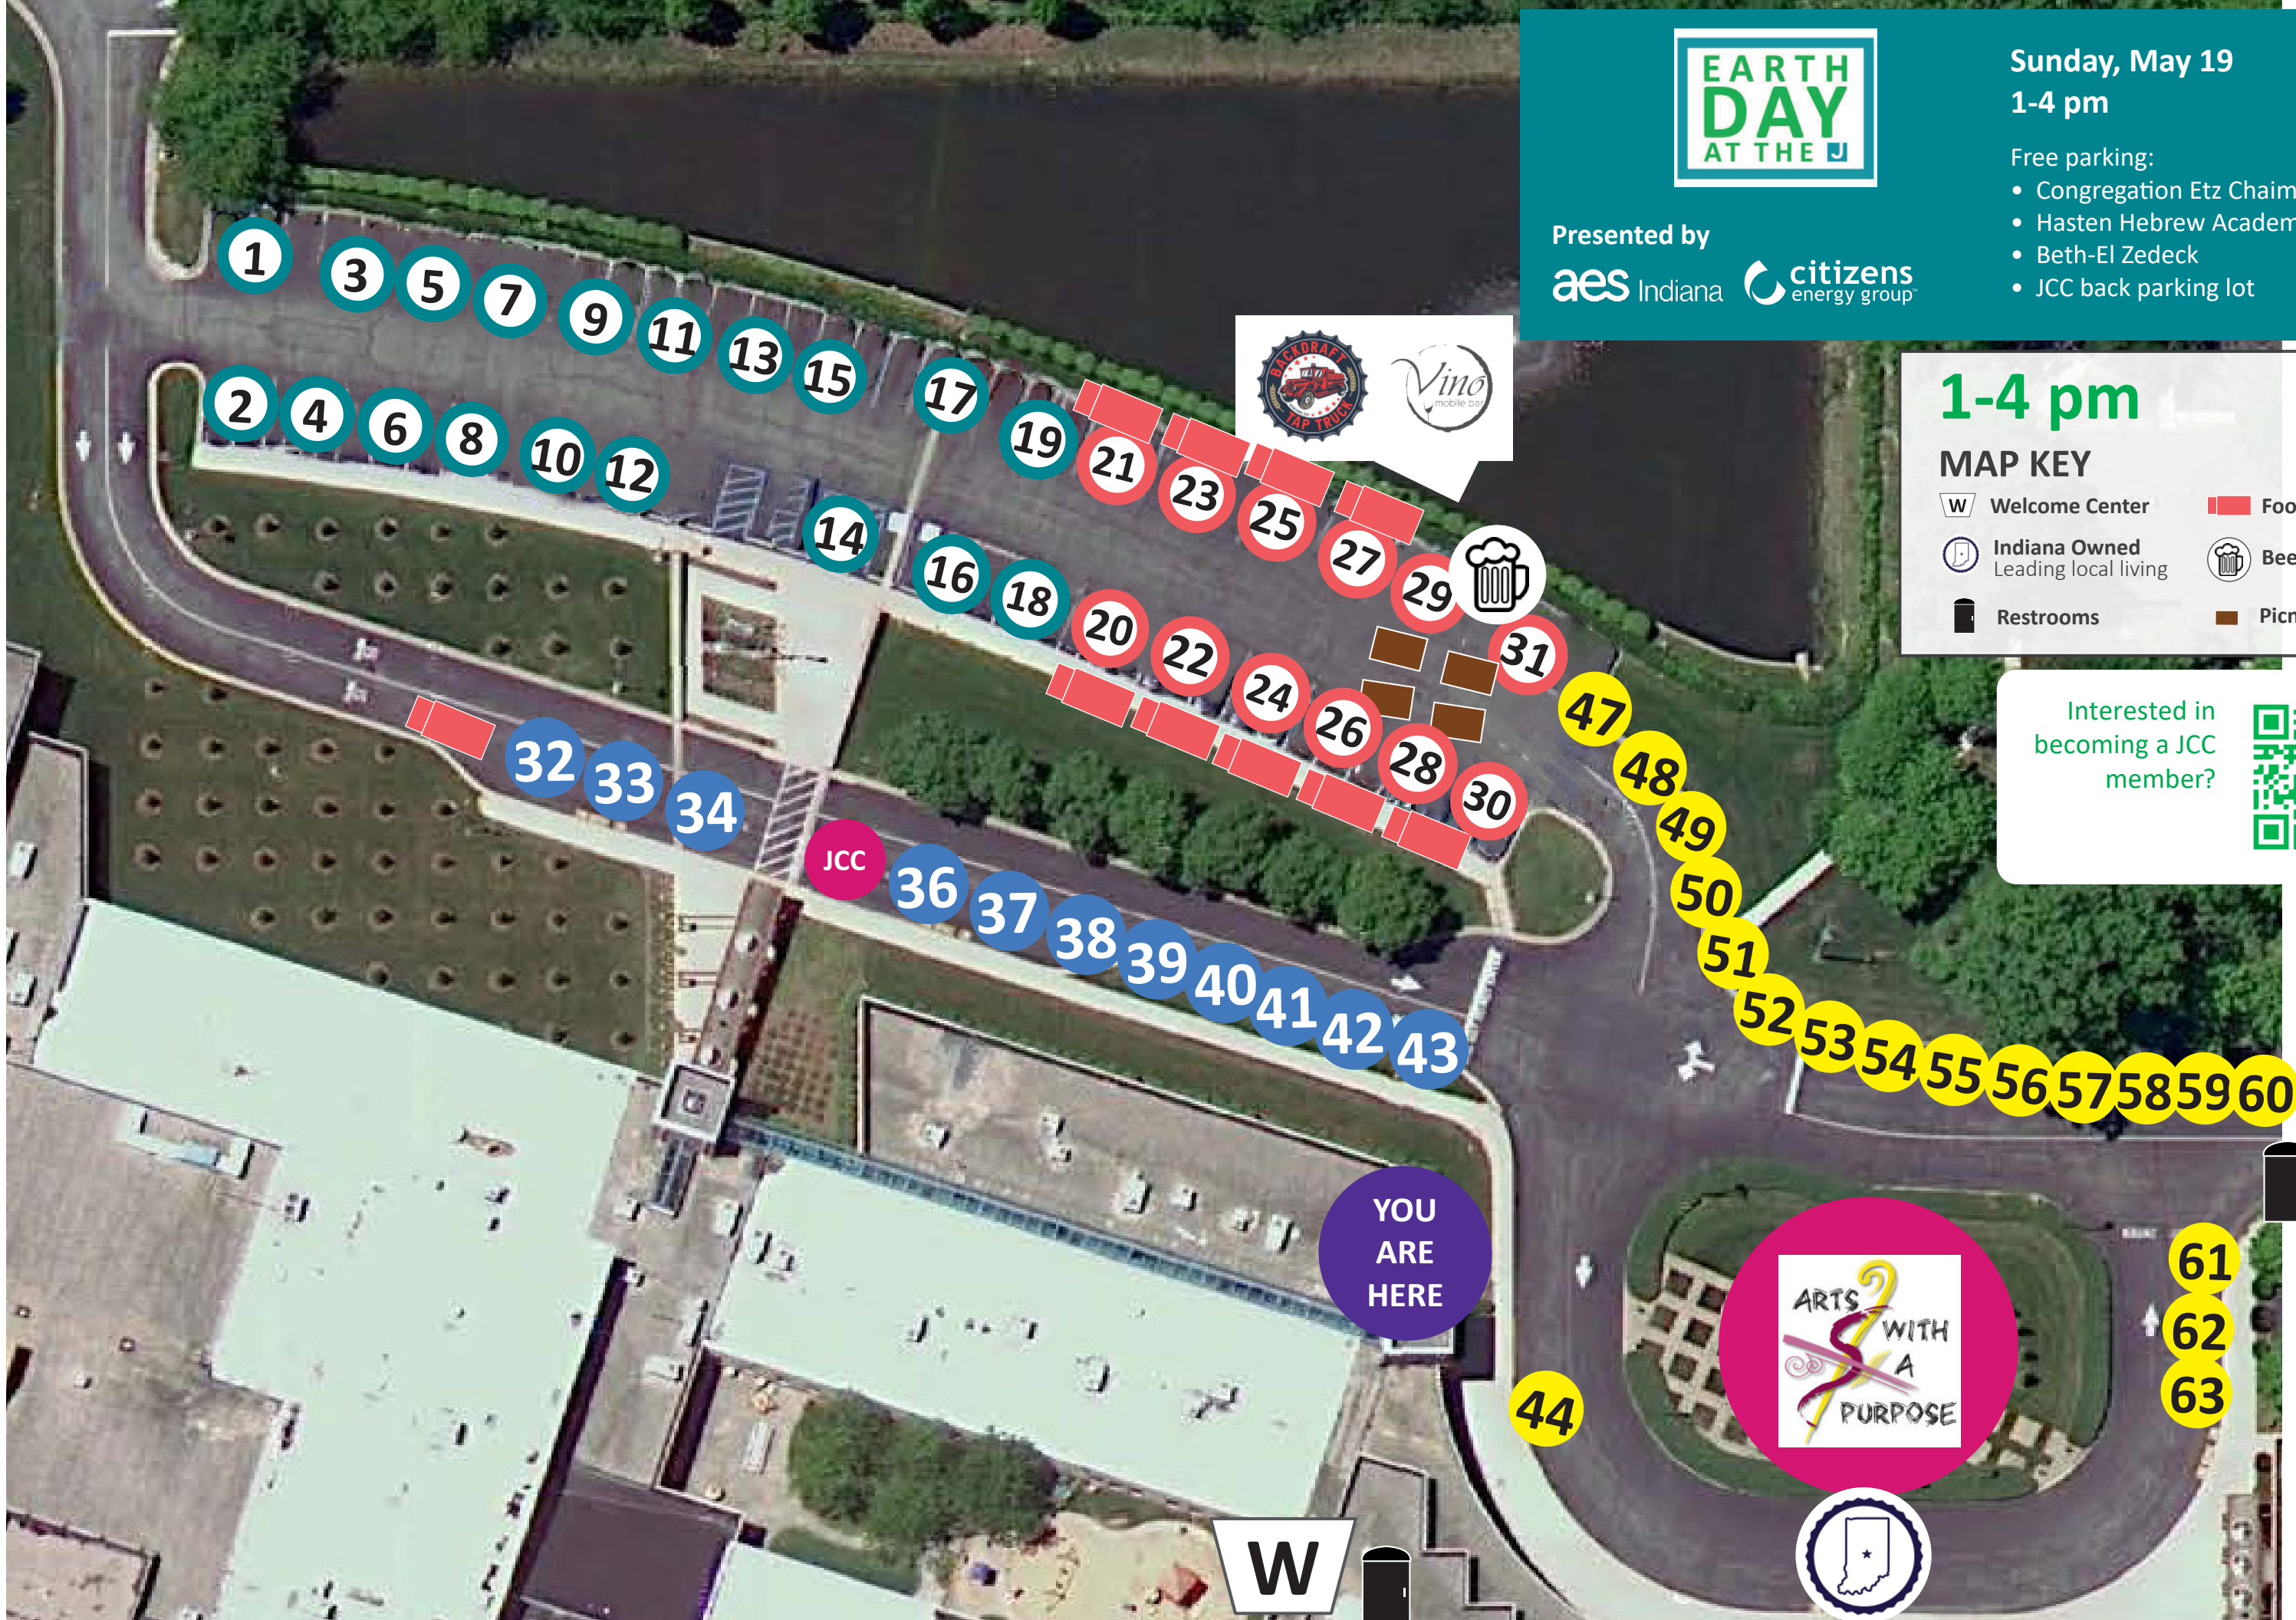

Sunday, May 19
1-4 pm

1. Free parking:
2. Congregation Etz Chaim
   - Hasten Hebrew Academy
   - Beth-El Zedeck
   - JCC back parking lot

Presented by

1-4 pm

MAP KEY

- Welcome Center
- Food Truck
- Indiana Owned
  Leading local living
- Beer Garden
- Restrooms
- Picnic Tables

Interested in becoming a JCC member?

YOU ARE HERE