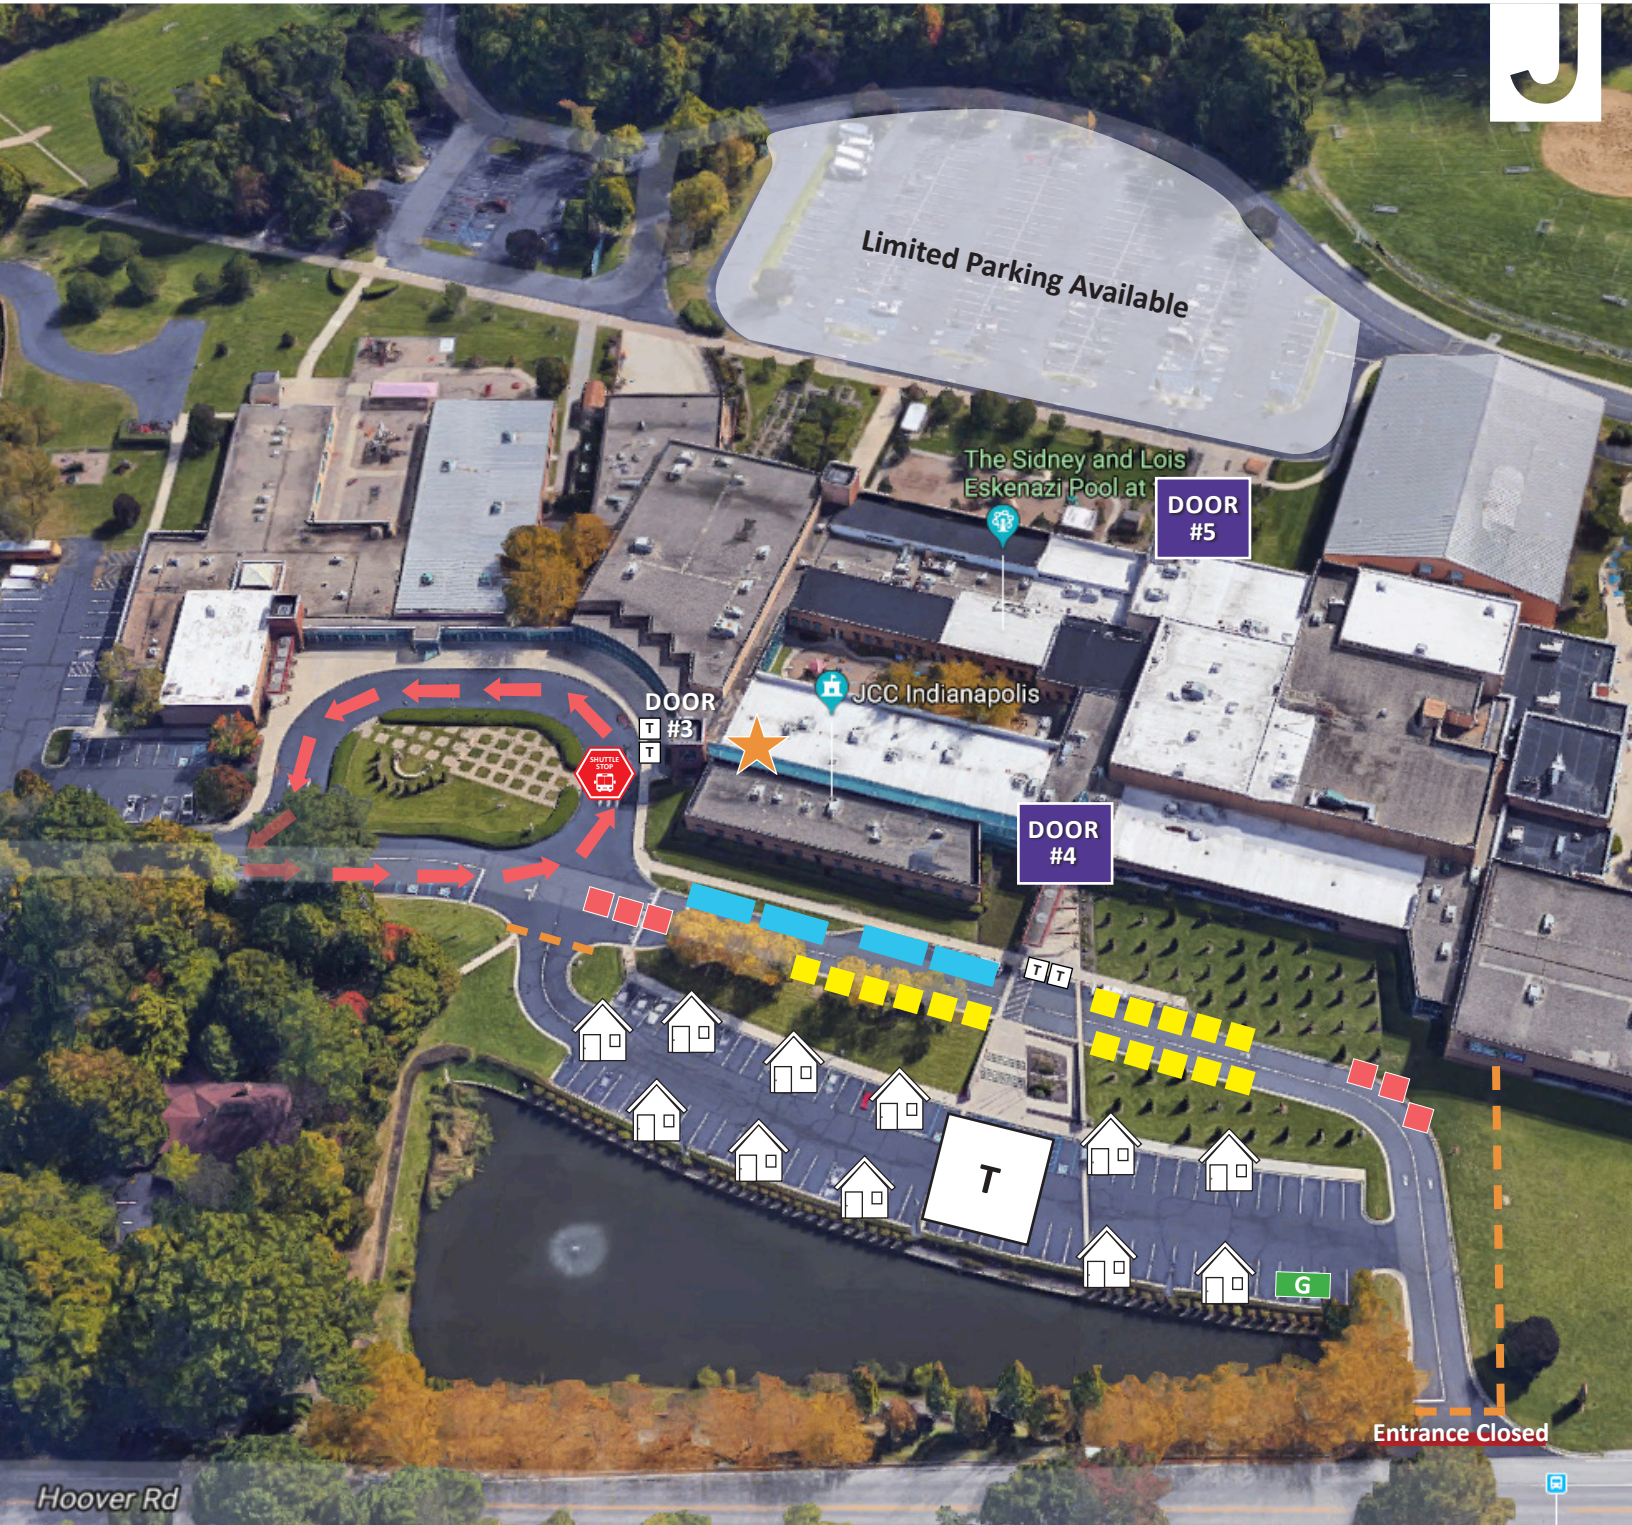

# Tour Tiny Houses - Saturday/Sunday

Food Trucks

Volunteer Check In

Shuttle Stop

--- Barricade

Vendors

Tickets/Welcome Tent

Port-a-potty  
Handicap Accessible

Tiny House

**Parking will be available at:**

Beth-El Zedeck | 600 W 70th Street

Fox Hill Elementary School | 802 Fox Hill Drive

JCC | Limited Parking available by Door 5

The Orchard School | 615 W 64th Street *Sat. Only*

Latvian Center | 1008 W 64th Street *Sun. Only*